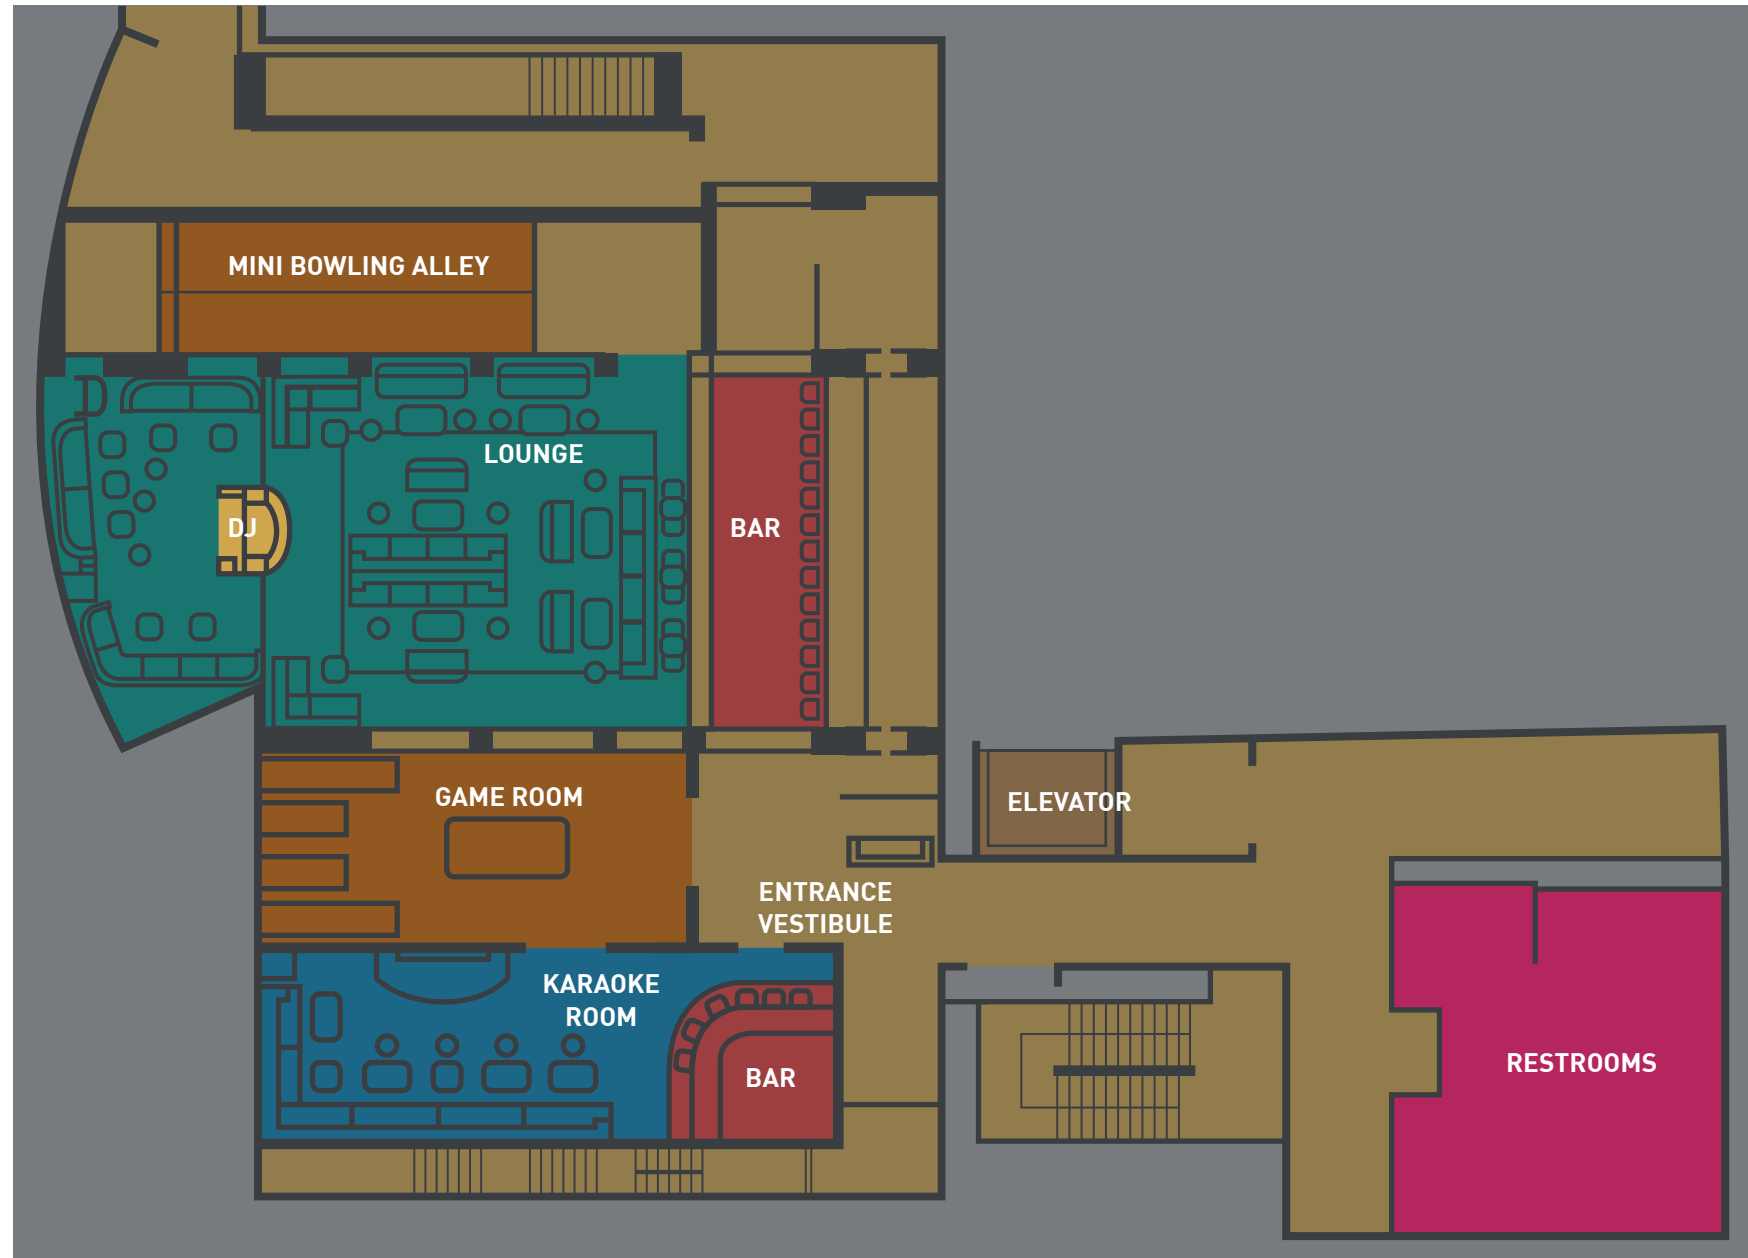

# AVENUE

SINGAPORE

Avenue is an upscale lounge mashed up with the fun of various games. It is the hidden gem of the TAO Group's newest entertainment complex at the Marina Bay Sands resort - located at the lower level, just below Marquee. Guests can partake in sophisticated cocktail culture in one of the three areas of the venue.

## LOUNGE CONCEPT (B3)

### SPECIFICATIONS

- Overall Square Meters: 372 Sqm
- Overall Capacity: 234 People
- Overall Seated Capacity: 124 People
- Lounge: 84 People
- Bar: 9 People
- Karaoke: 31 People

### HIGHLIGHTS

- Mini bowling alley with two lanes
- Central DJ booth surrounded by lounge seating
- Two full-service bars featuring premium mixology
- Game room featuring a pool table, two skee-ball and two pinball machines
- Private Karaoke Room with whiskey display
- 10 LED TV screens